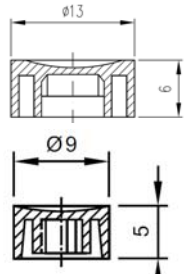

## Cap for pushbutton Ø 6.35 mm

Cap	Reference
Plastic black	<b>20.17804.01</b>
Plastic red	<b>20.17804.02</b>

## Cap for Pushbutton Ø 10mm

Cap	Reference
Cap Ø 13mm Plastic black	<b>20.17254.01</b>
Cap Ø 9mm	Plastic black <b>20.17504.01</b>
	Plastic red <b>20.17504.02</b>

## Protective cap for pushbutton

with black silicone cap

Pushbutton	Front ring	Reference	Draw.
Ø 10mm	Metal chrome	<b>20.17292.21</b>	<b>a</b>
Ø 6.35mm	Metal chrome	<b>20.25292.21</b>	<b>b</b>
Ø 6.35mm	Metal black	<b>20.25292.30</b>	<b>b</b>

## Protective cap for toggle switch

with black silicone cap

Toggle switch	Front ring	Reference	Draw.
Ø 10mm	Metal chrome	<b>20.17291.21</b>	<b>a</b>
Ø 6.35mm	Metal chrome	<b>20.25291.21</b>	<b>b</b>
Ø 6.35mm	Metal black	<b>20.25291.30</b>	<b>b</b>