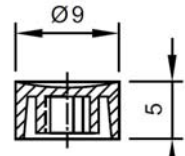

## Cap for pushbutton Ø 6.35 mm

Cap	Reference
Plastic black	<b>20.17804.01</b>
Plastic red	<b>20.17804.02</b>

## Cap for Pushbutton Ø 10mm

Cap	Reference
Cap Ø 13mm Plastic black	<b>20.17254.01</b>
Cap Ø 9mm	Plastic black <b>20.17504.01</b>
	Plastic red <b>20.17504.02</b>

## Protective cap for pushbutton

with black silicone cap

Pushbutton	Front ring	Reference	Draw.
Ø 10mm	Metal chrome	<b>20.17292.21</b>	<b>a</b>
Ø 6.35mm	Metal chrome	<b>20.25292.21</b>	<b>b</b>
Ø 6.35mm	Metal black	<b>20.25292.30</b>	<b>b</b>

## Protective cap for toggle switch

with black silicone cap

Toggle switch	Front ring	Reference	Draw.
Ø 10mm	Metal chrome	<b>20.17291.21</b>	<b>a</b>
Ø 6.35mm	Metal chrome	<b>20.25291.21</b>	<b>b</b>
Ø 6.35mm	Metal black	<b>20.25291.30</b>	<b>b</b>