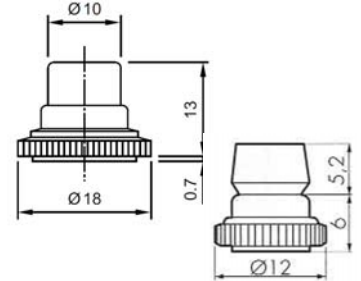

## Cap for pushbutton Ø 6.35 mm

Cap	Reference
Plastic black	<b>20.17804.01</b>
Plastic red	<b>20.17804.02</b>

## Cap for Pushbutton Ø 10mm

Cap	Reference
Cap Ø 13mm Plastic black	<b>20.17254.01</b>
Cap Ø 9mm	Plastic black <b>20.17504.01</b>
	Plastic red <b>20.17504.02</b>

## Protective cap for pushbutton

with black silicone cap

Pushbutton	Front ring	Reference	Draw.
Ø 10mm	Metal chrome	<b>20.17292.21</b>	<b>a</b>
Ø 6.35mm	Metal chrome	<b>20.25292.21</b>	<b>b</b>
Ø 6.35mm	Metal black	<b>20.25292.30</b>	<b>b</b>

## Protective cap for toggle switch

with black silicone cap

Toggle switch	Front ring	Reference	Draw.
Ø 10mm	Metal chrome	<b>20.17291.21</b>	<b>a</b>
Ø 6.35mm	Metal chrome	<b>20.25291.21</b>	<b>b</b>
Ø 6.35mm	Metal black	<b>20.25291.30</b>	<b>b</b>