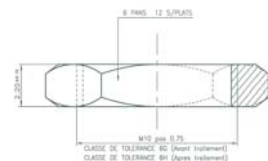

## Protective cap for pushbutton

with black silicone cap

Pushbutton	Front ring	Reference	Draw.
Ø 10mm	Metal chrome	<b>20.17292.21</b>	<b>a</b>
Ø 6.35mm	Metal chrome	<b>20.25292.21</b>	<b>b</b>
Ø 6.35mm	Metal black	<b>20.25292.30</b>	<b>b</b>

## Protective cap for toggle switch

with black silicone cap

Toggle switch	Front ring	Reference	Draw.
Ø 10mm	Metal chrome	<b>20.17291.21</b>	<b>a</b>
Ø 6.35mm	Metal chrome	<b>20.25291.21</b>	<b>b</b>
Ø 6.35mm	Metal black	<b>20.25291.30</b>	<b>b</b>

## Hexagon nut for pushbutton Ø 10mm

Nut	Reference
metal chrome matt	<b>20.17016.21</b>

The sales department is at your disposal

Email : [contact@eozonline.com](mailto:contact@eozonline.com)

site: [www.eozonline.com](http://www.eozonline.com)