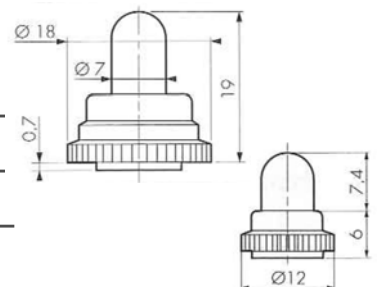

## Cap for Pushbutton Ø 10mm

Cap	Reference
Cap Ø 13mm Plastic black	<b>20.17254.01</b>
Cap Ø 9mm	Plastic black <b>20.17504.01</b>
	Plastic red <b>20.17504.02</b>

## Protective cap for pushbutton

with black silicone cap

Pushbutton	Front ring	Reference	Draw.
Ø 10mm	Metal chrome	<b>20.17292.21</b>	<b>a</b>
Ø 6.35mm	Metal chrome	<b>20.25292.21</b>	<b>b</b>
Ø 6.35mm	Metal black	<b>20.25292.30</b>	<b>b</b>

## Protective cap for toggle switch

with black silicone cap

Toggle switch	Front ring	Reference	Draw.
Ø 10mm	Metal chrome	<b>20.17291.21</b>	<b>a</b>
Ø 6.35mm	Metal chrome	<b>20.25291.21</b>	<b>b</b>
Ø 6.35mm	Metal black	<b>20.25291.30</b>	<b>b</b>

## Hexagon nut for pushbutton Ø 10mm

Nut	Reference
metal chrome matt	<b>20.17016.21</b>

The sales department is at your disposal

Email : [contact@eozonline.com](mailto:contact@eozonline.com)

site: [www.eozonline.com](http://www.eozonline.com)